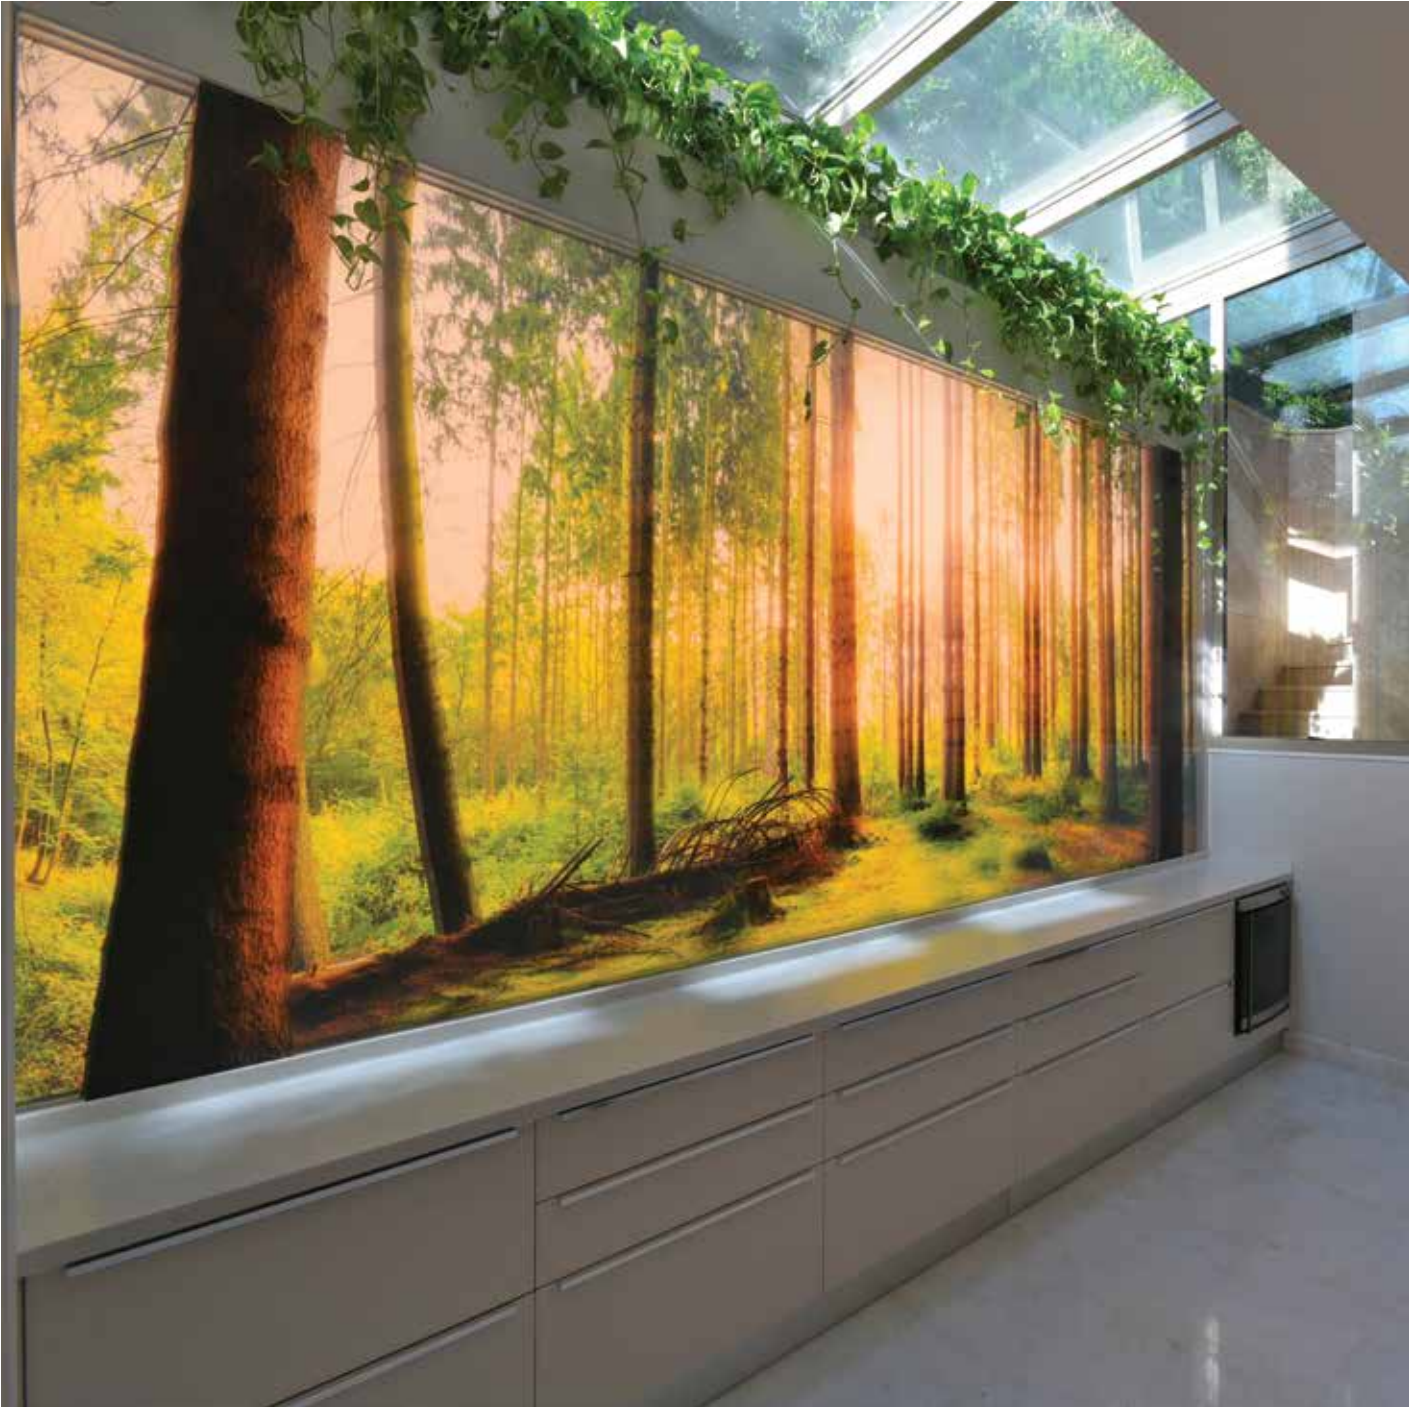

Dynamic white lighting system