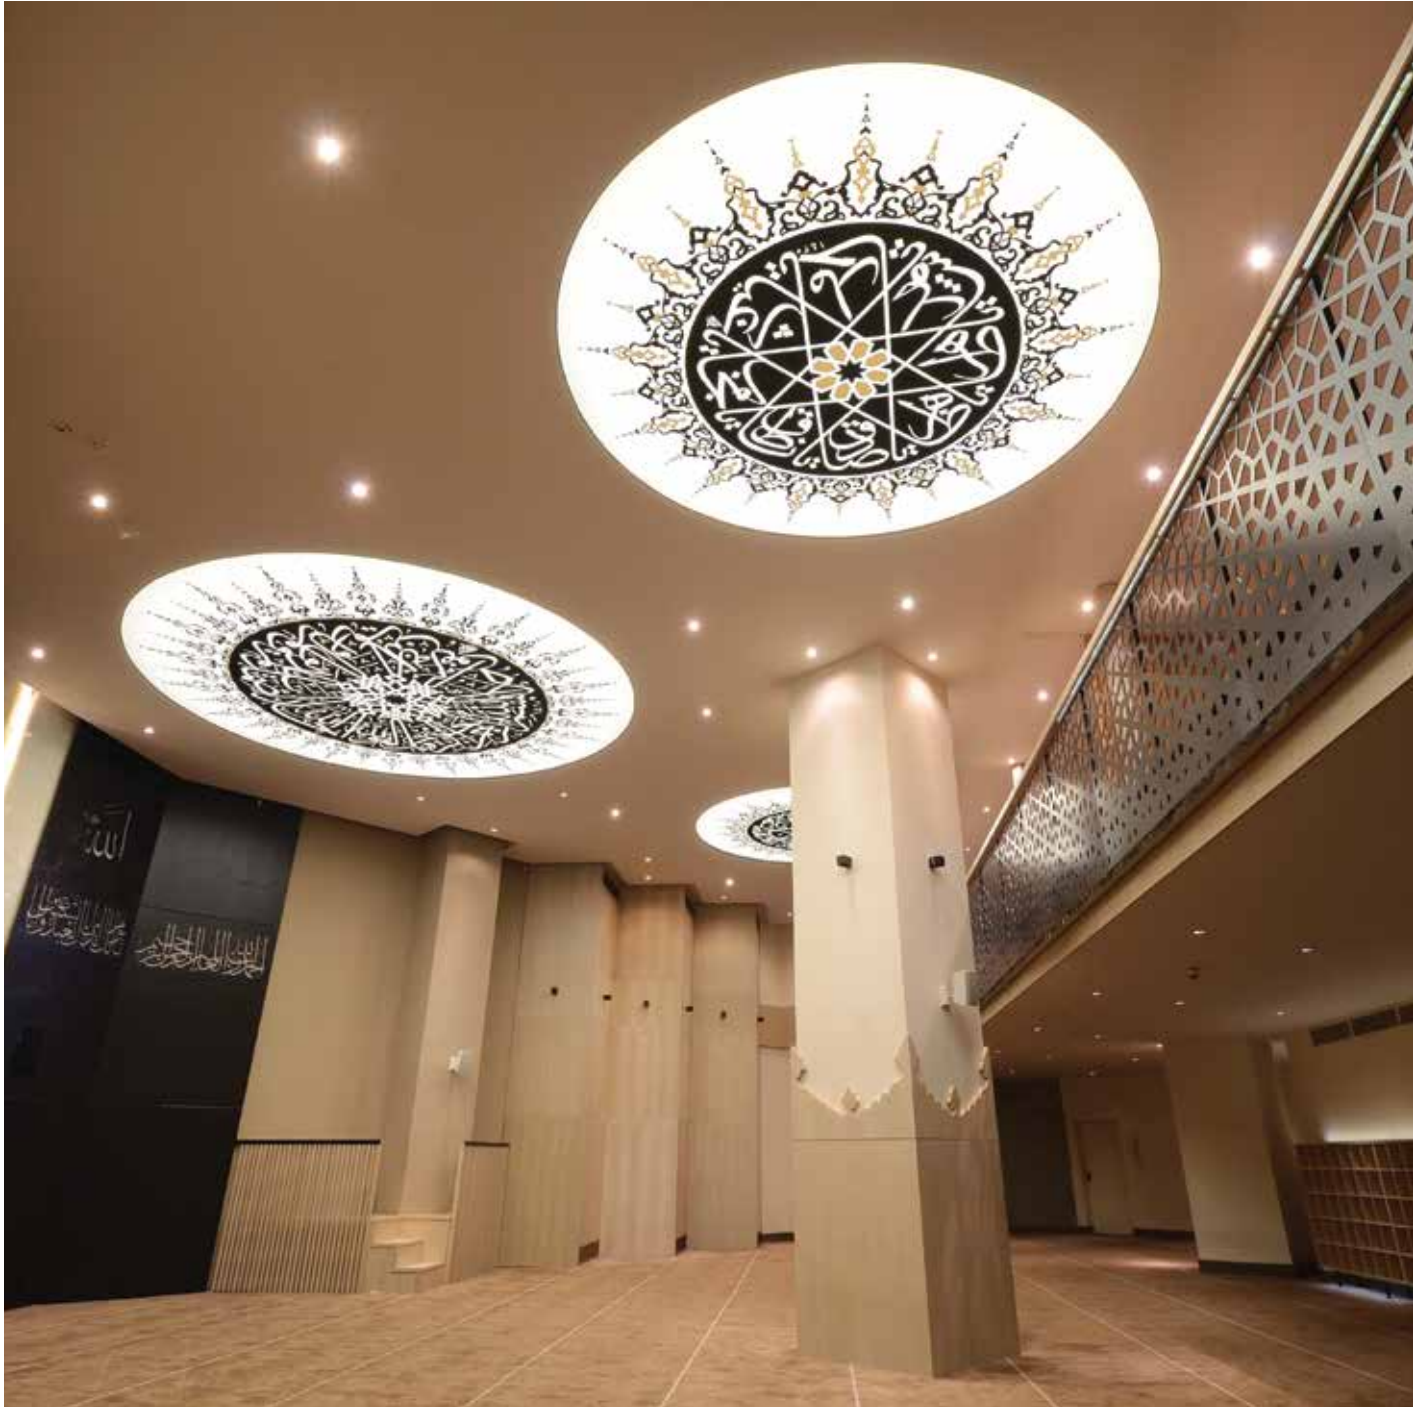

Dynamic white lighting system