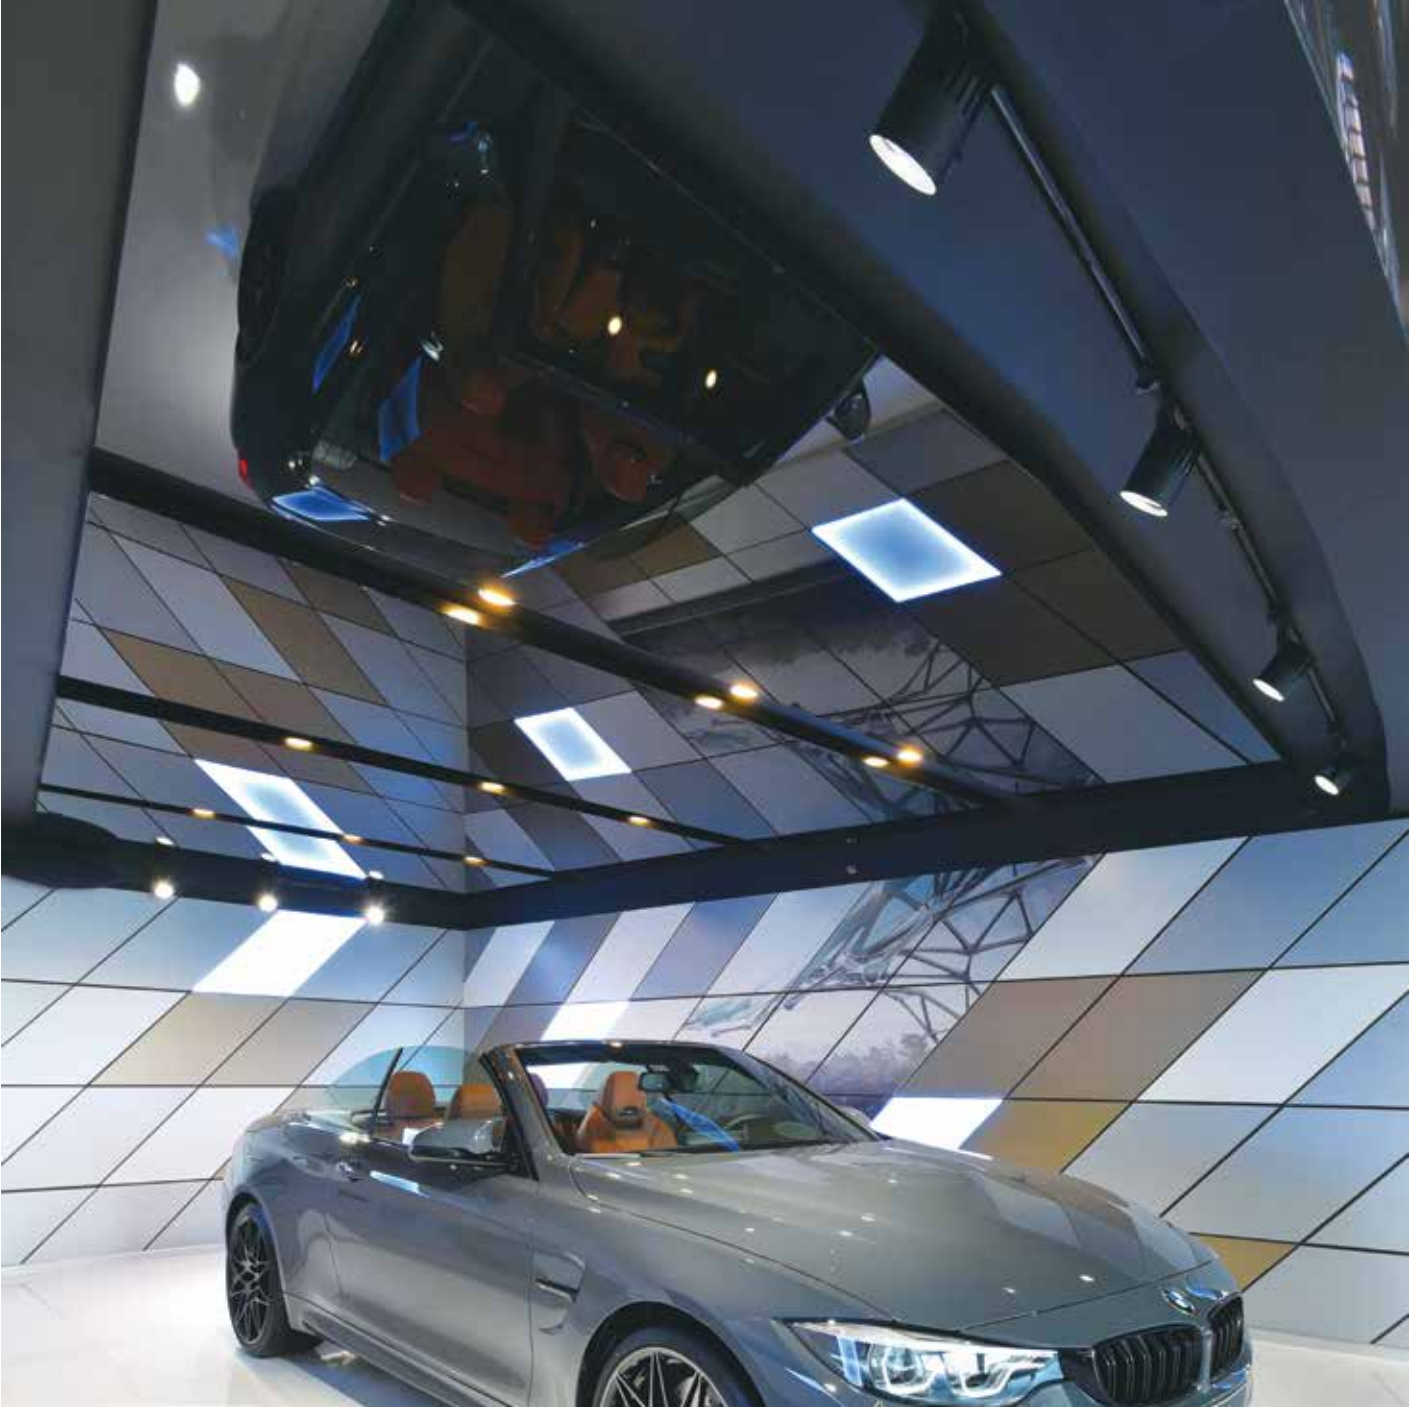

Dynamic white lighting system