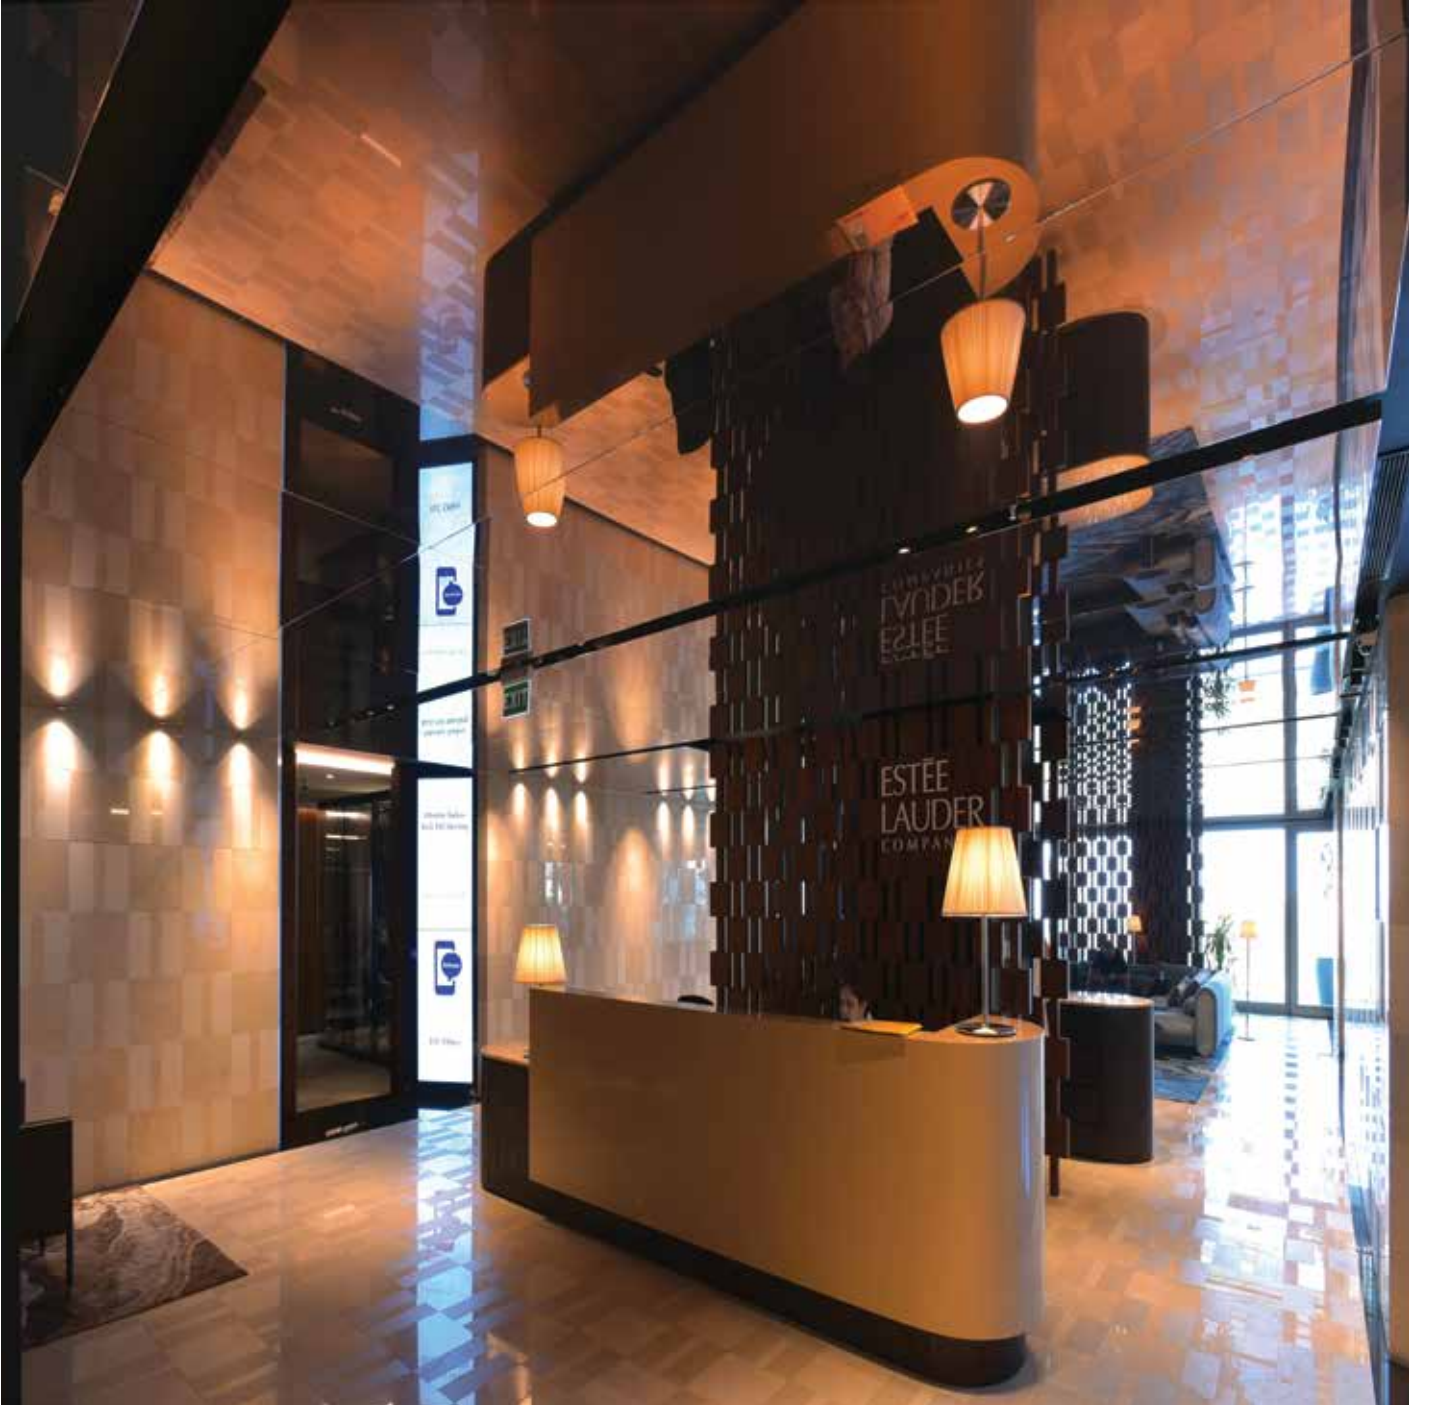

Dynamic white lighting system